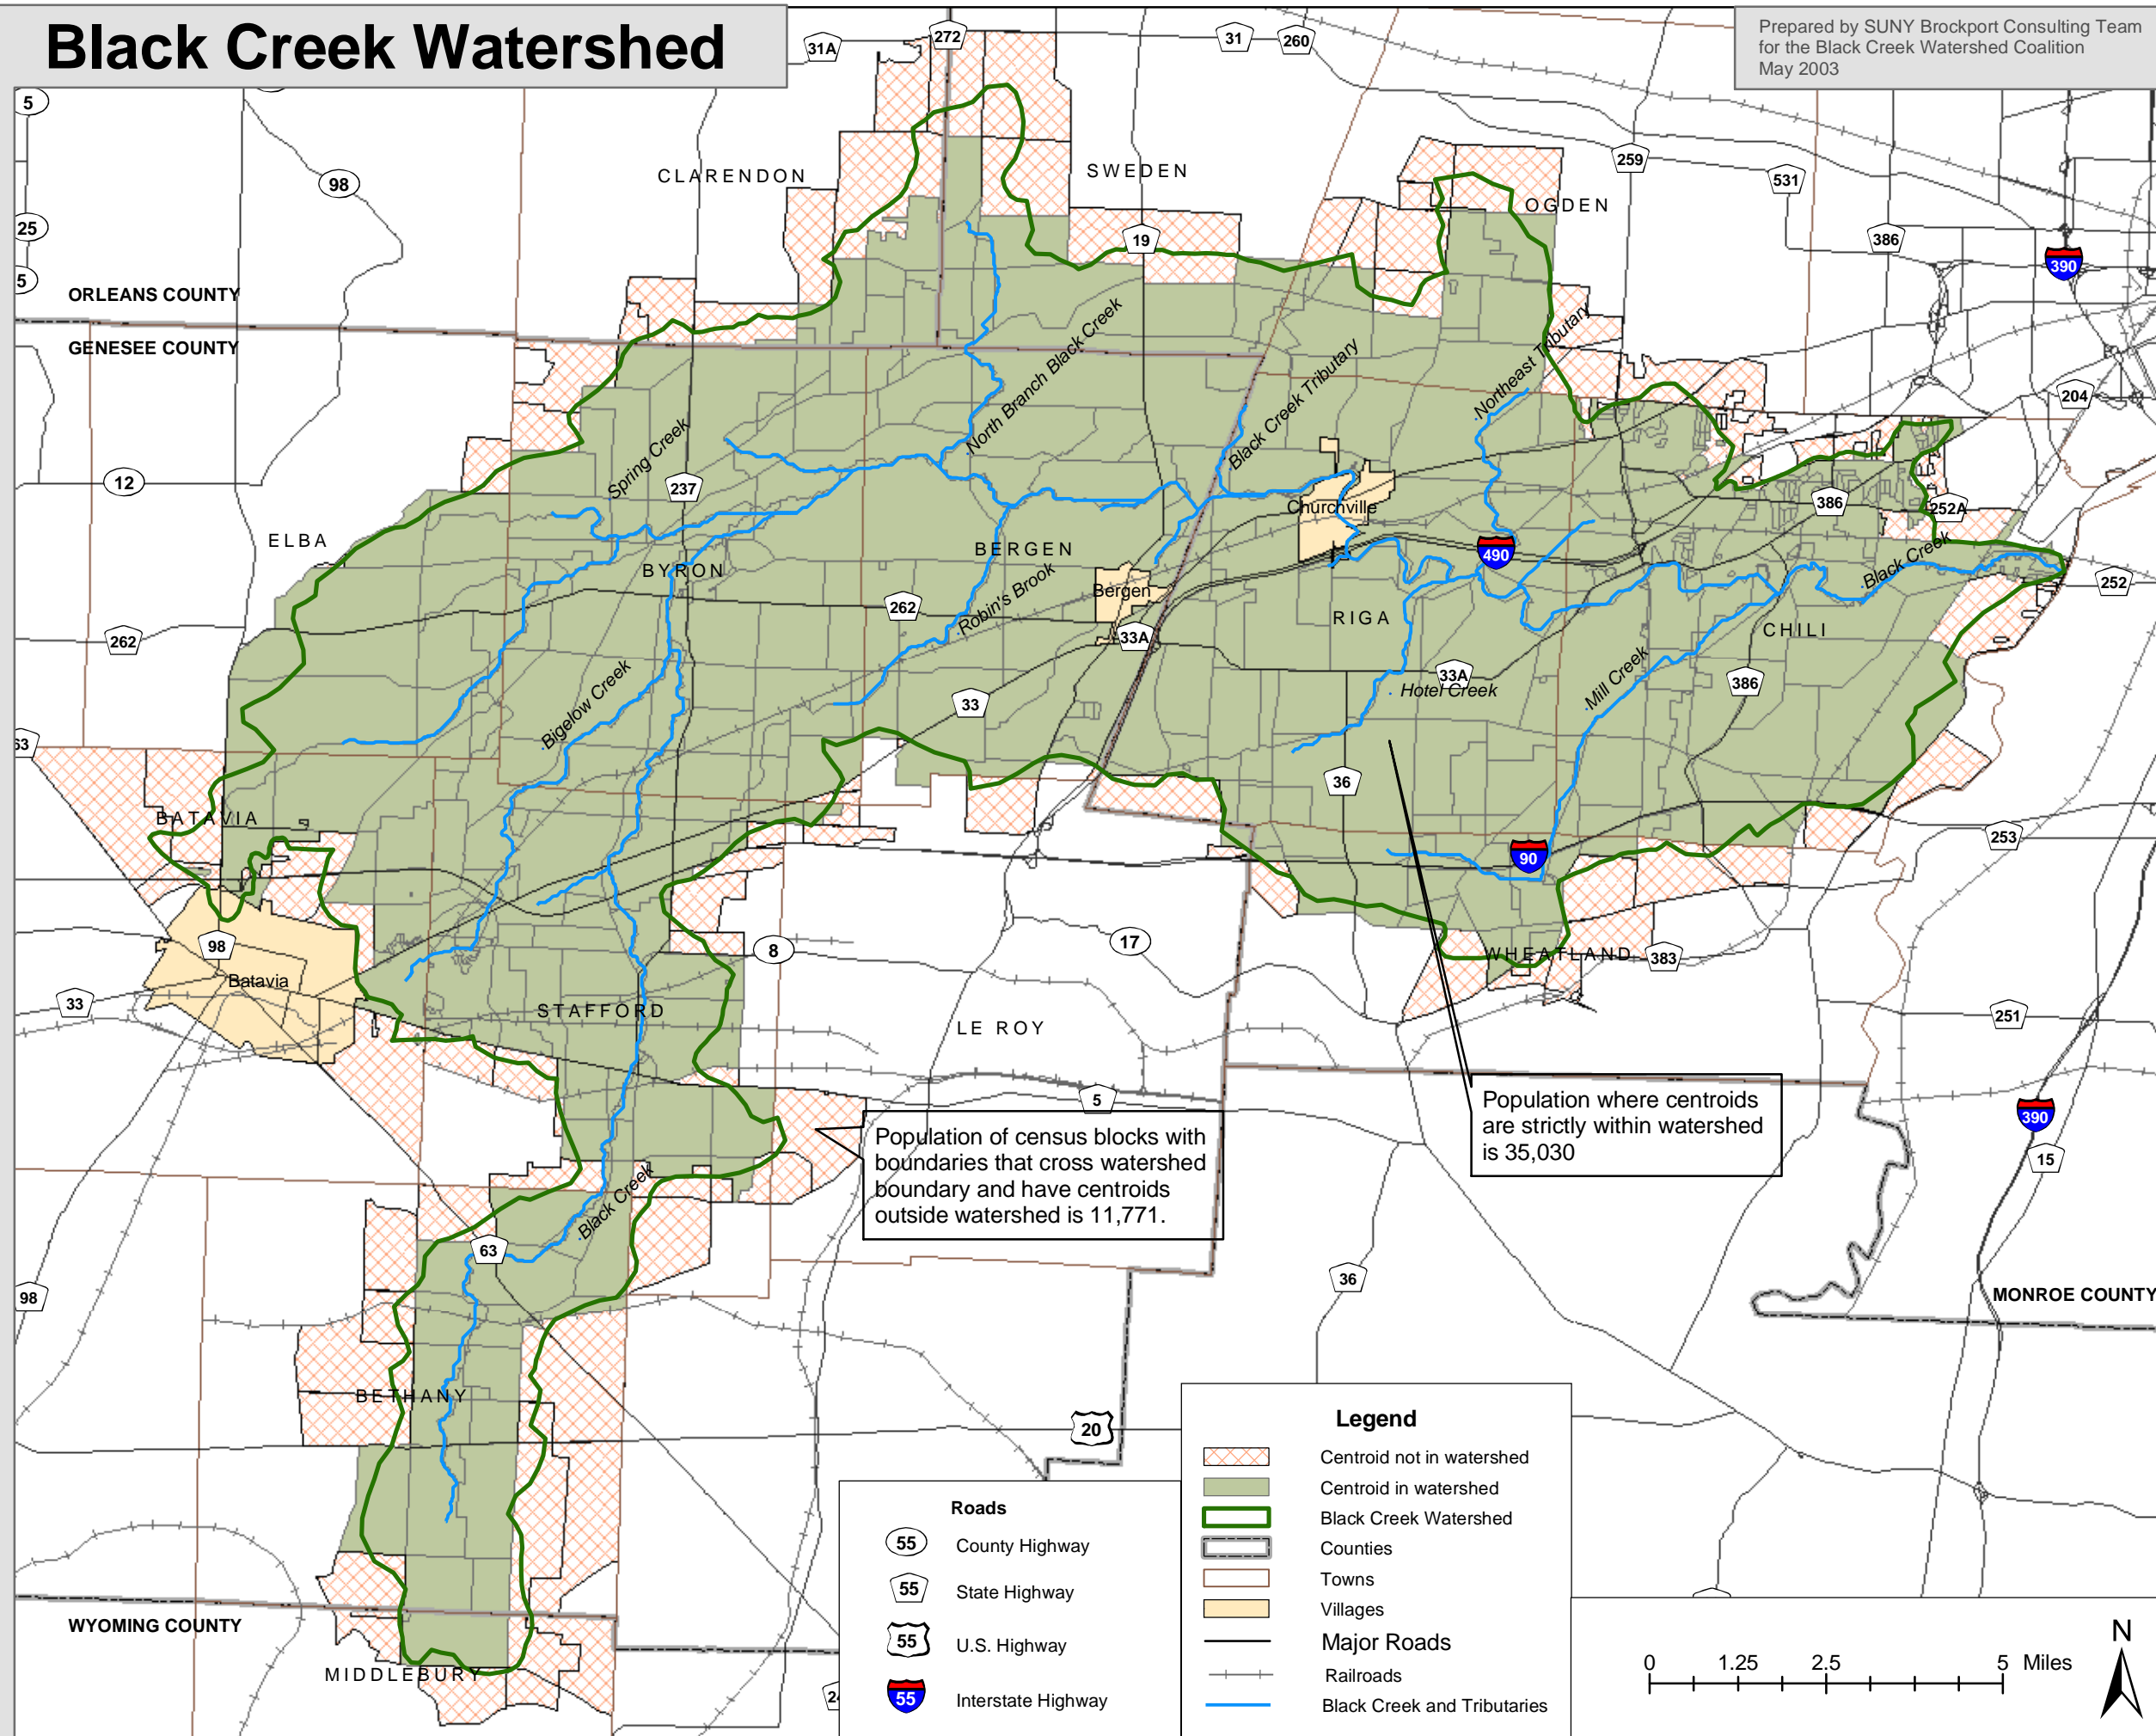

Black Creek Watershed

Prepared by SUNY Brockport Consulting Team
for the Black Creek Watershed Coalition
May 2003

Watershed Census Blocks

DISCLAIMER: A degree of error is inherent in all maps. This map is distributed "AS-IS" without warranties of any kind, either expressed or implied, including but not limited to warranties of suitability to a particular purpose or use. This map is for illustration purposes only. It is not suitable for site-specific decision making, should not be construed as a legal document or survey instrument, and should not be used for making financial or any other commitments.